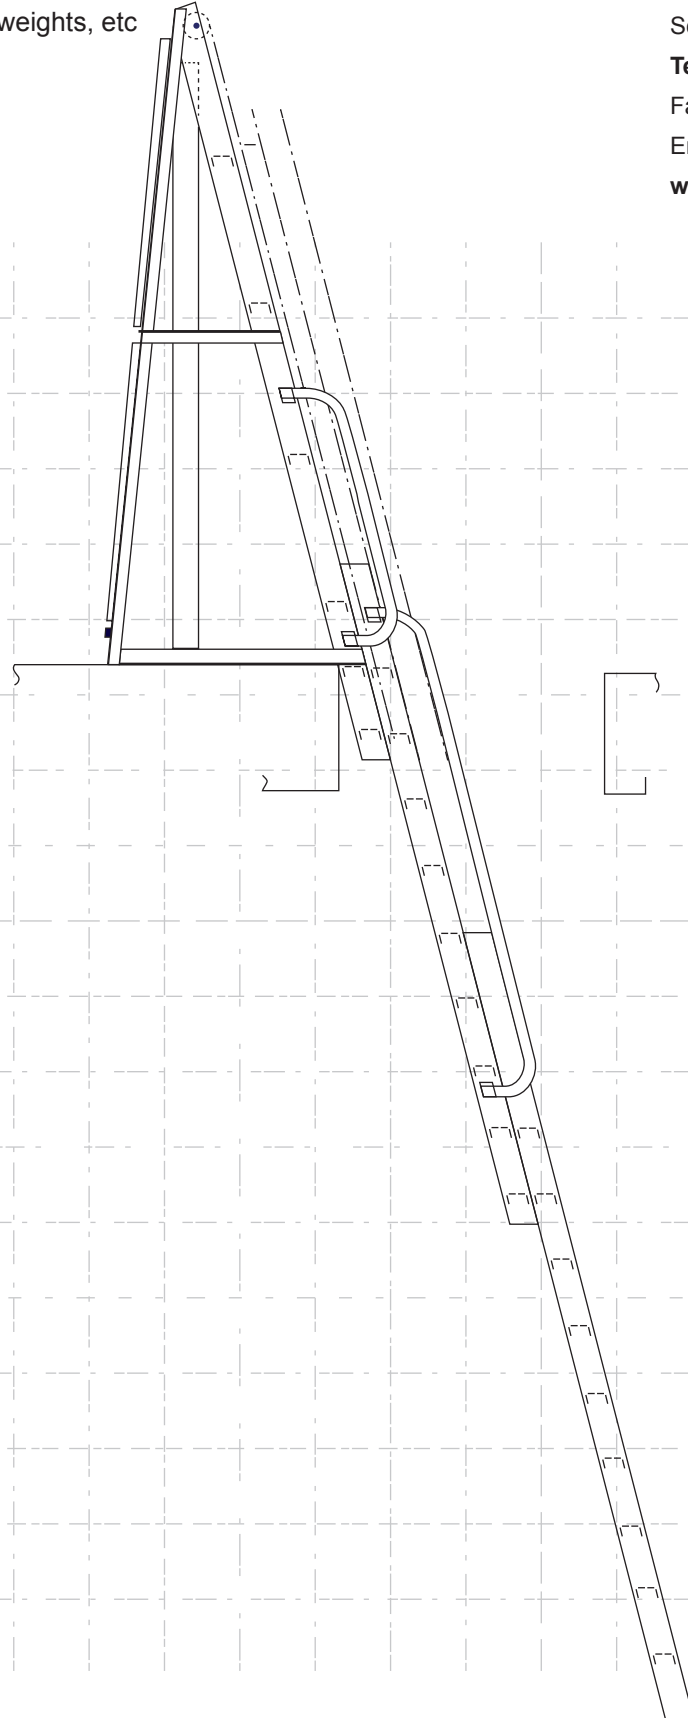

Ideal for Lift Motor Rooms, Tank Rooms and Mezzanine Floors

- Operate from lower floor only
- Alternative to operate from upper floor only
- Floor mounted 'A' frame with weights, etc
- To suit any height
- Angle of inclination to suit